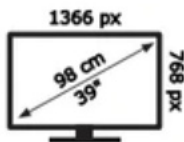

ENERG

ORAVA

LT-1022 LED A140B

36 kWh/1000h

2019/2013

50618600